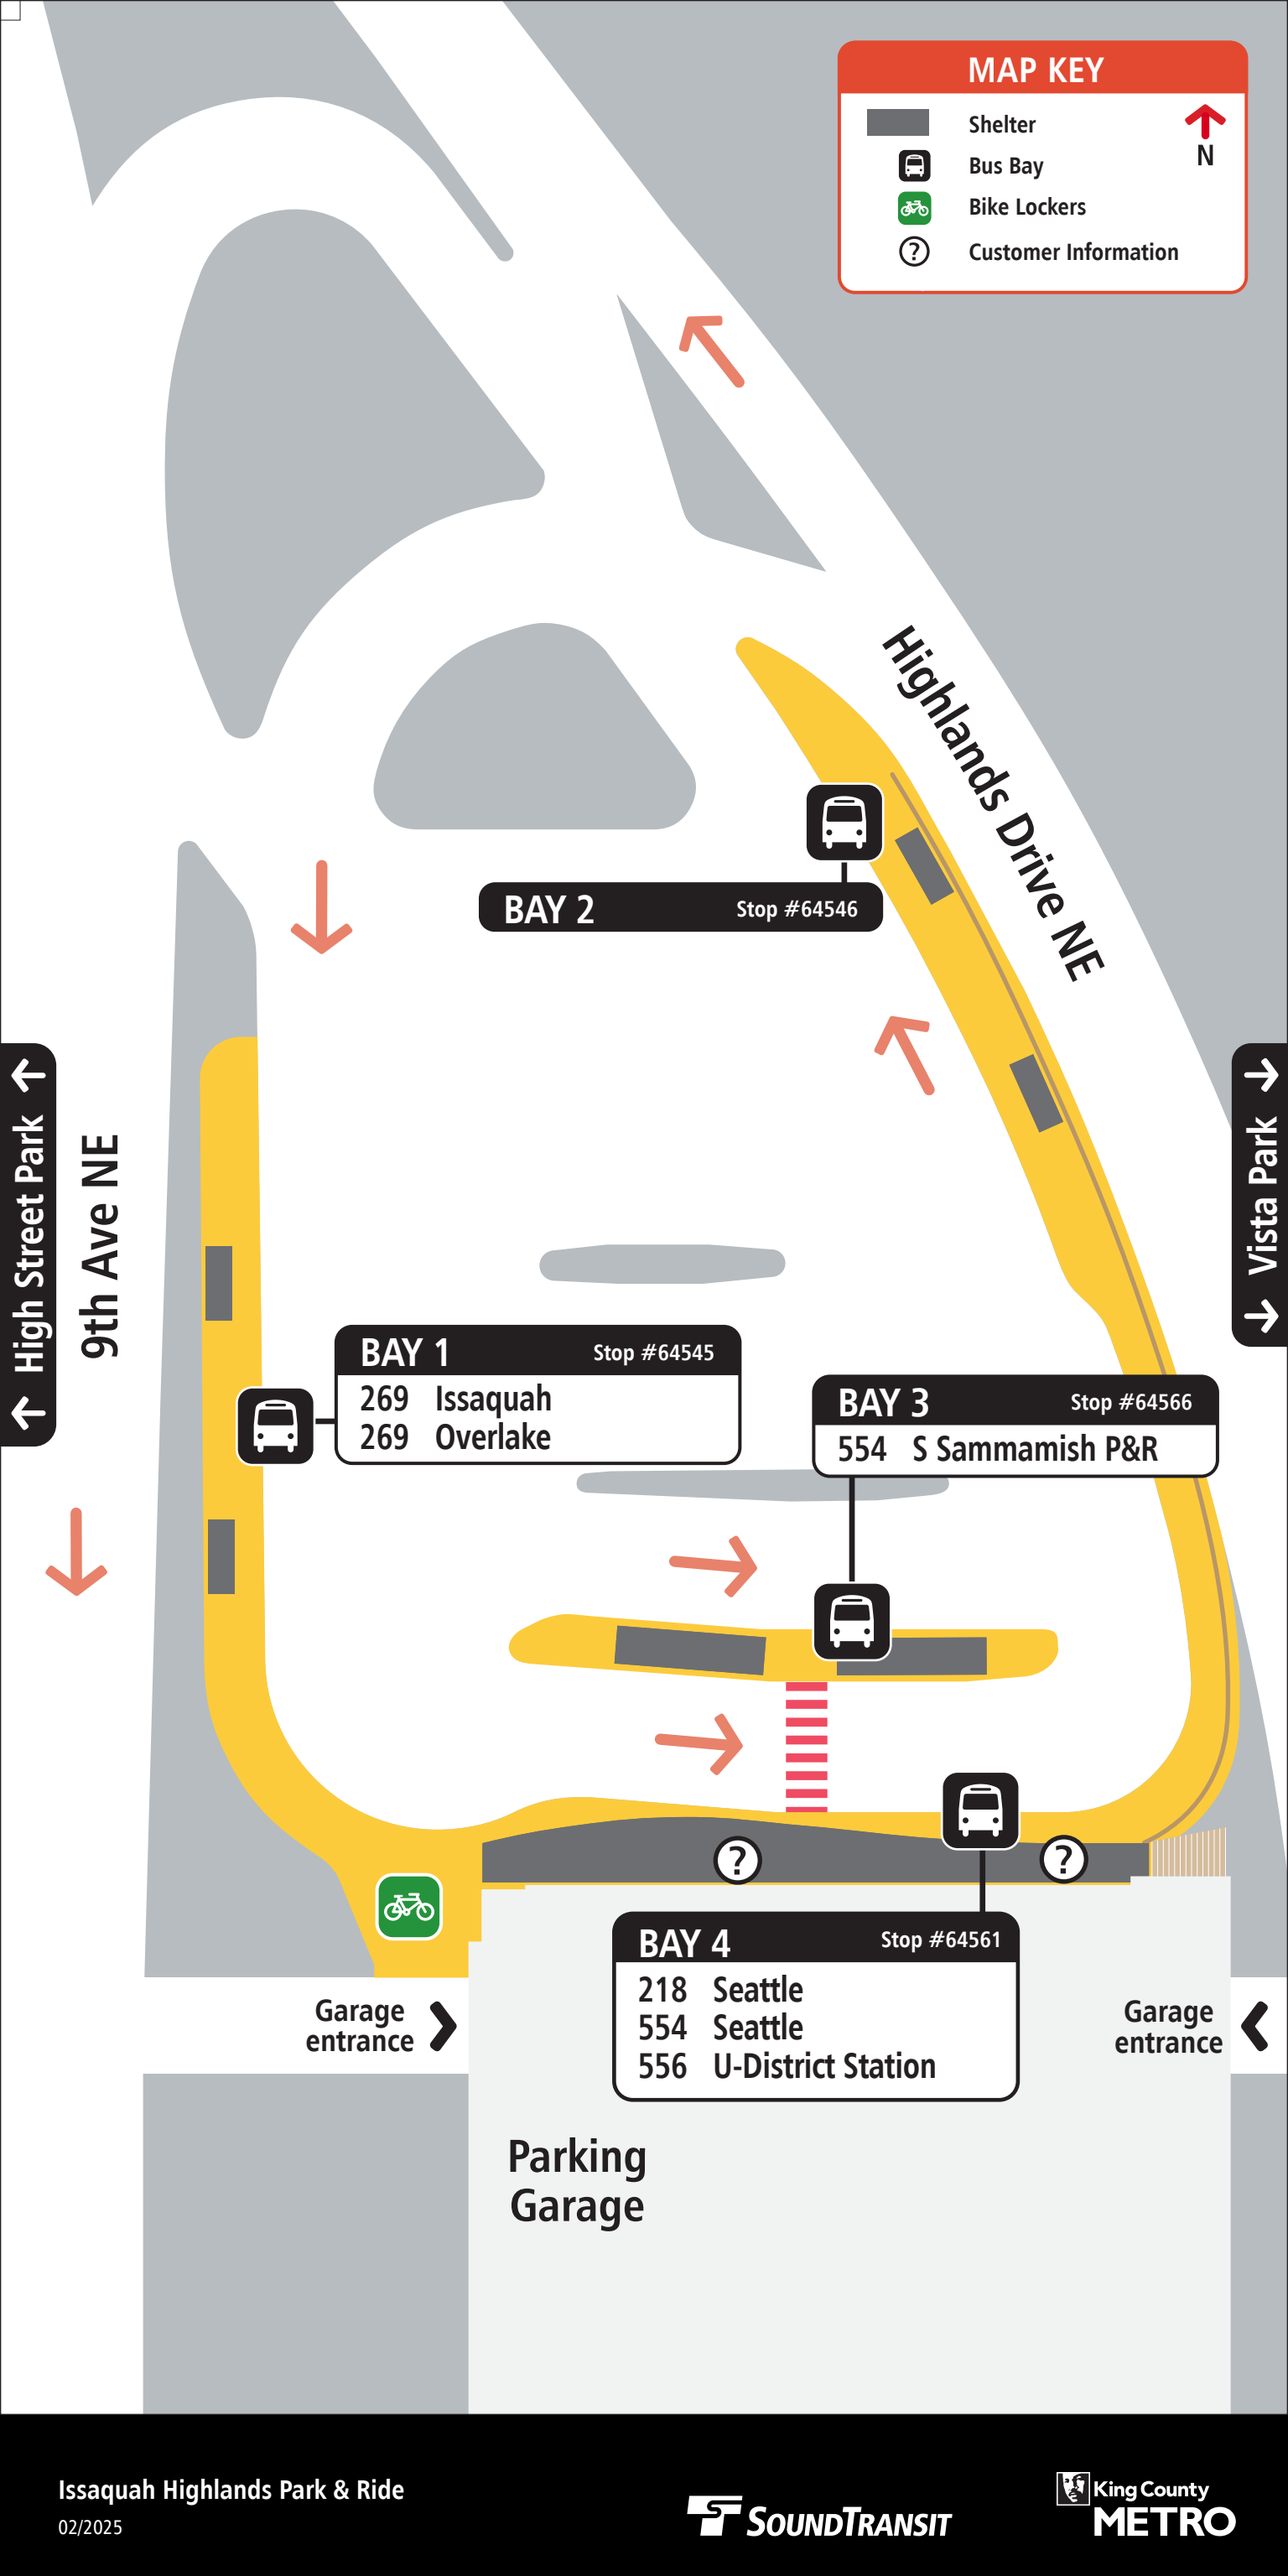

MAP KEY

-  Shelter
-  Bus Bay
-  Bike Lockers
-  Customer Information

BAY 2

Stop #64546

BAY 1

Stop #64545

269 Issaquah
269 Overlake

BAY 3

Stop #64566

554 S Sammamish P&R

BAY 4

Stop #64561

218 Seattle
554 Seattle
556 U-District Station

High Street Park ↑

9th Ave NE

Vista Park ↓

Garage entrance >

Garage entrance <

Parking Garage