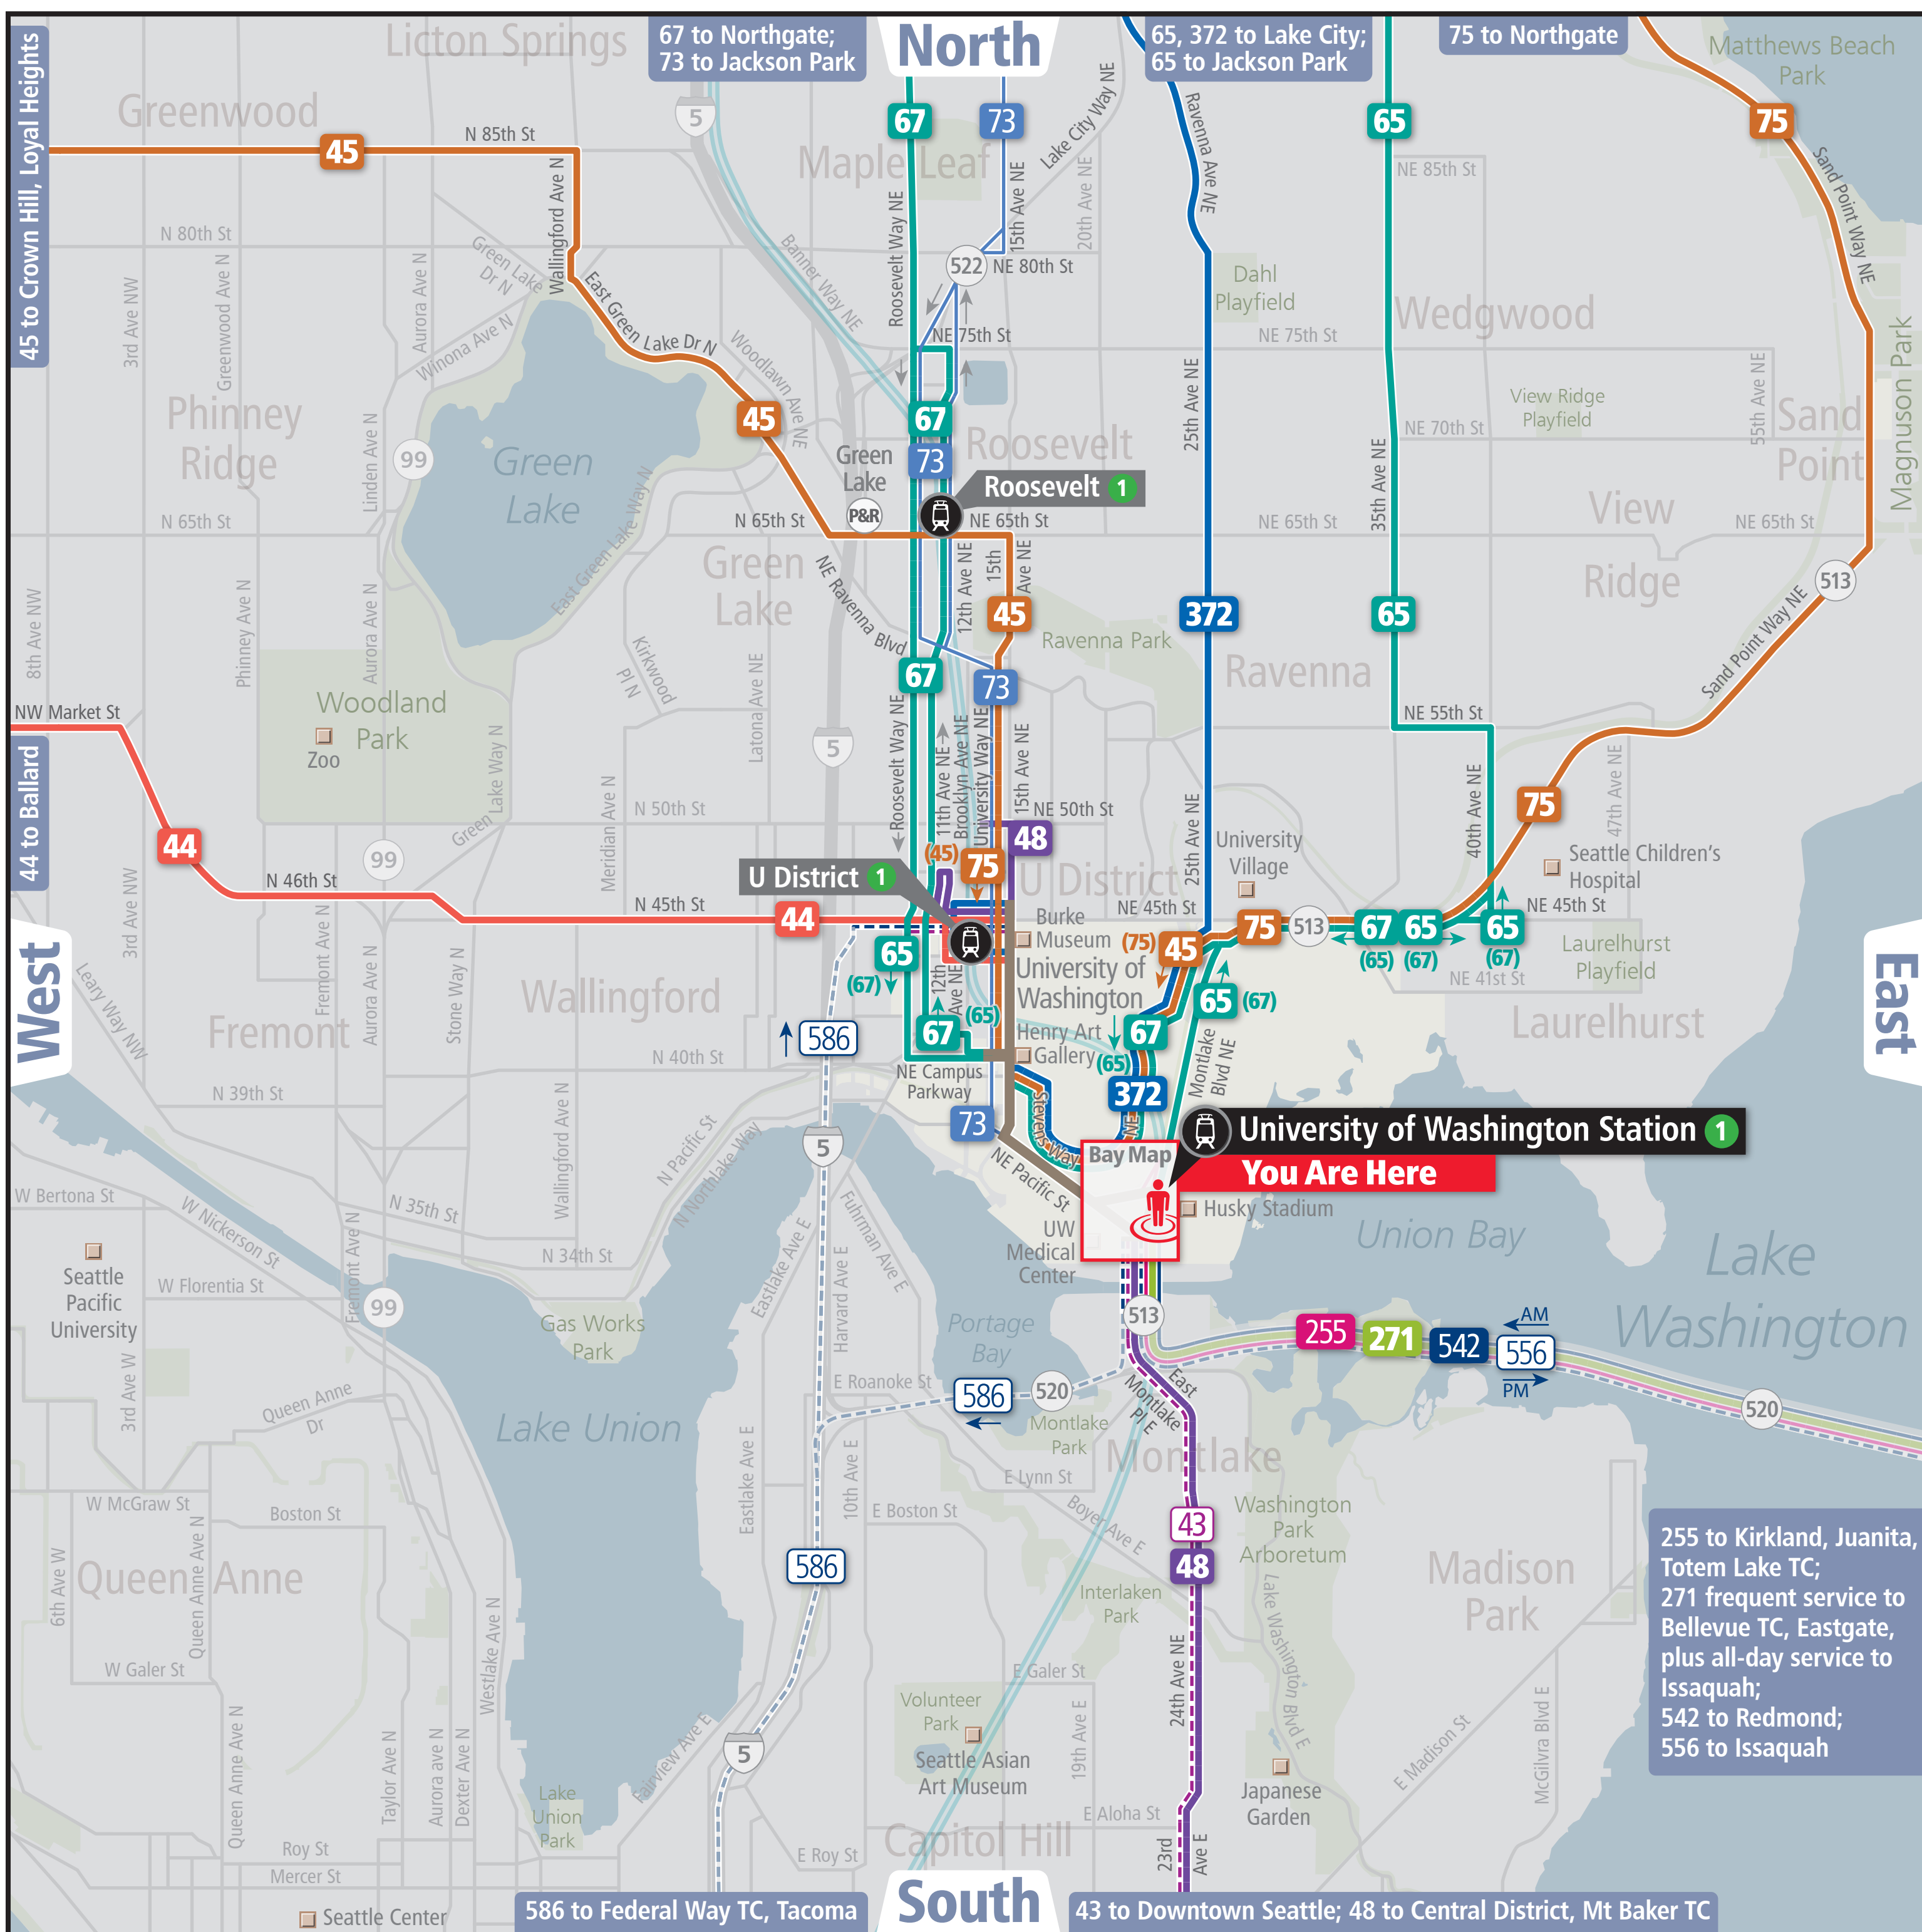

Buses from Here

King County METRO

University of Washington Station 1

1

Departures

BAY 1

- 43** Montlake, Capitol Hill, Downtown Seattle
- 48** Montlake, Capitol Hill, Central District, Mount Baker TC
- 271** Frequent service to Bellevue, Eastgate P&R
- 271** All-day service to Issaquah
- 542** Redmond
- 556** PM Issaquah
- 586** PM Federal Way TC, Tacoma

BAY 2

- 44** U District Station, Wallingford, Ballard
- 48** U District
- 73** U District, Roosevelt, Maple Leaf, Jackson Park
- 271** U District

BAY 3

- 44** U District Station, Wallingford, Ballard
- 73** U District, Roosevelt, Maple Leaf, Jackson Park
- 255** Kirkland, Juanita, Totem Lake TC

BAY 4

- 542** U District
- 556** PM U District
- 255** Campus Parkway

BAY 5

- 65** University Village, Seattle Children's Hospital, Wedgwood, Lake City, Jackson Park

Bays

Westbound on East Stevens Way NE at Rainier Vista (A)

- 45** U District, Roosevelt, Green Lake, Greenwood, Crown Hill, Loyal Heights
- 67** U District, Roosevelt, Maple Leaf, Northgate

Eastbound on East Stevens Way NE at Rainier Vista (B)

- 75** Seattle Children's Hospital, Sand Point, Lake City, Northgate
- 372** Lake City (daily); Kenmore, Bothell, UW Bothell (weekdays only)