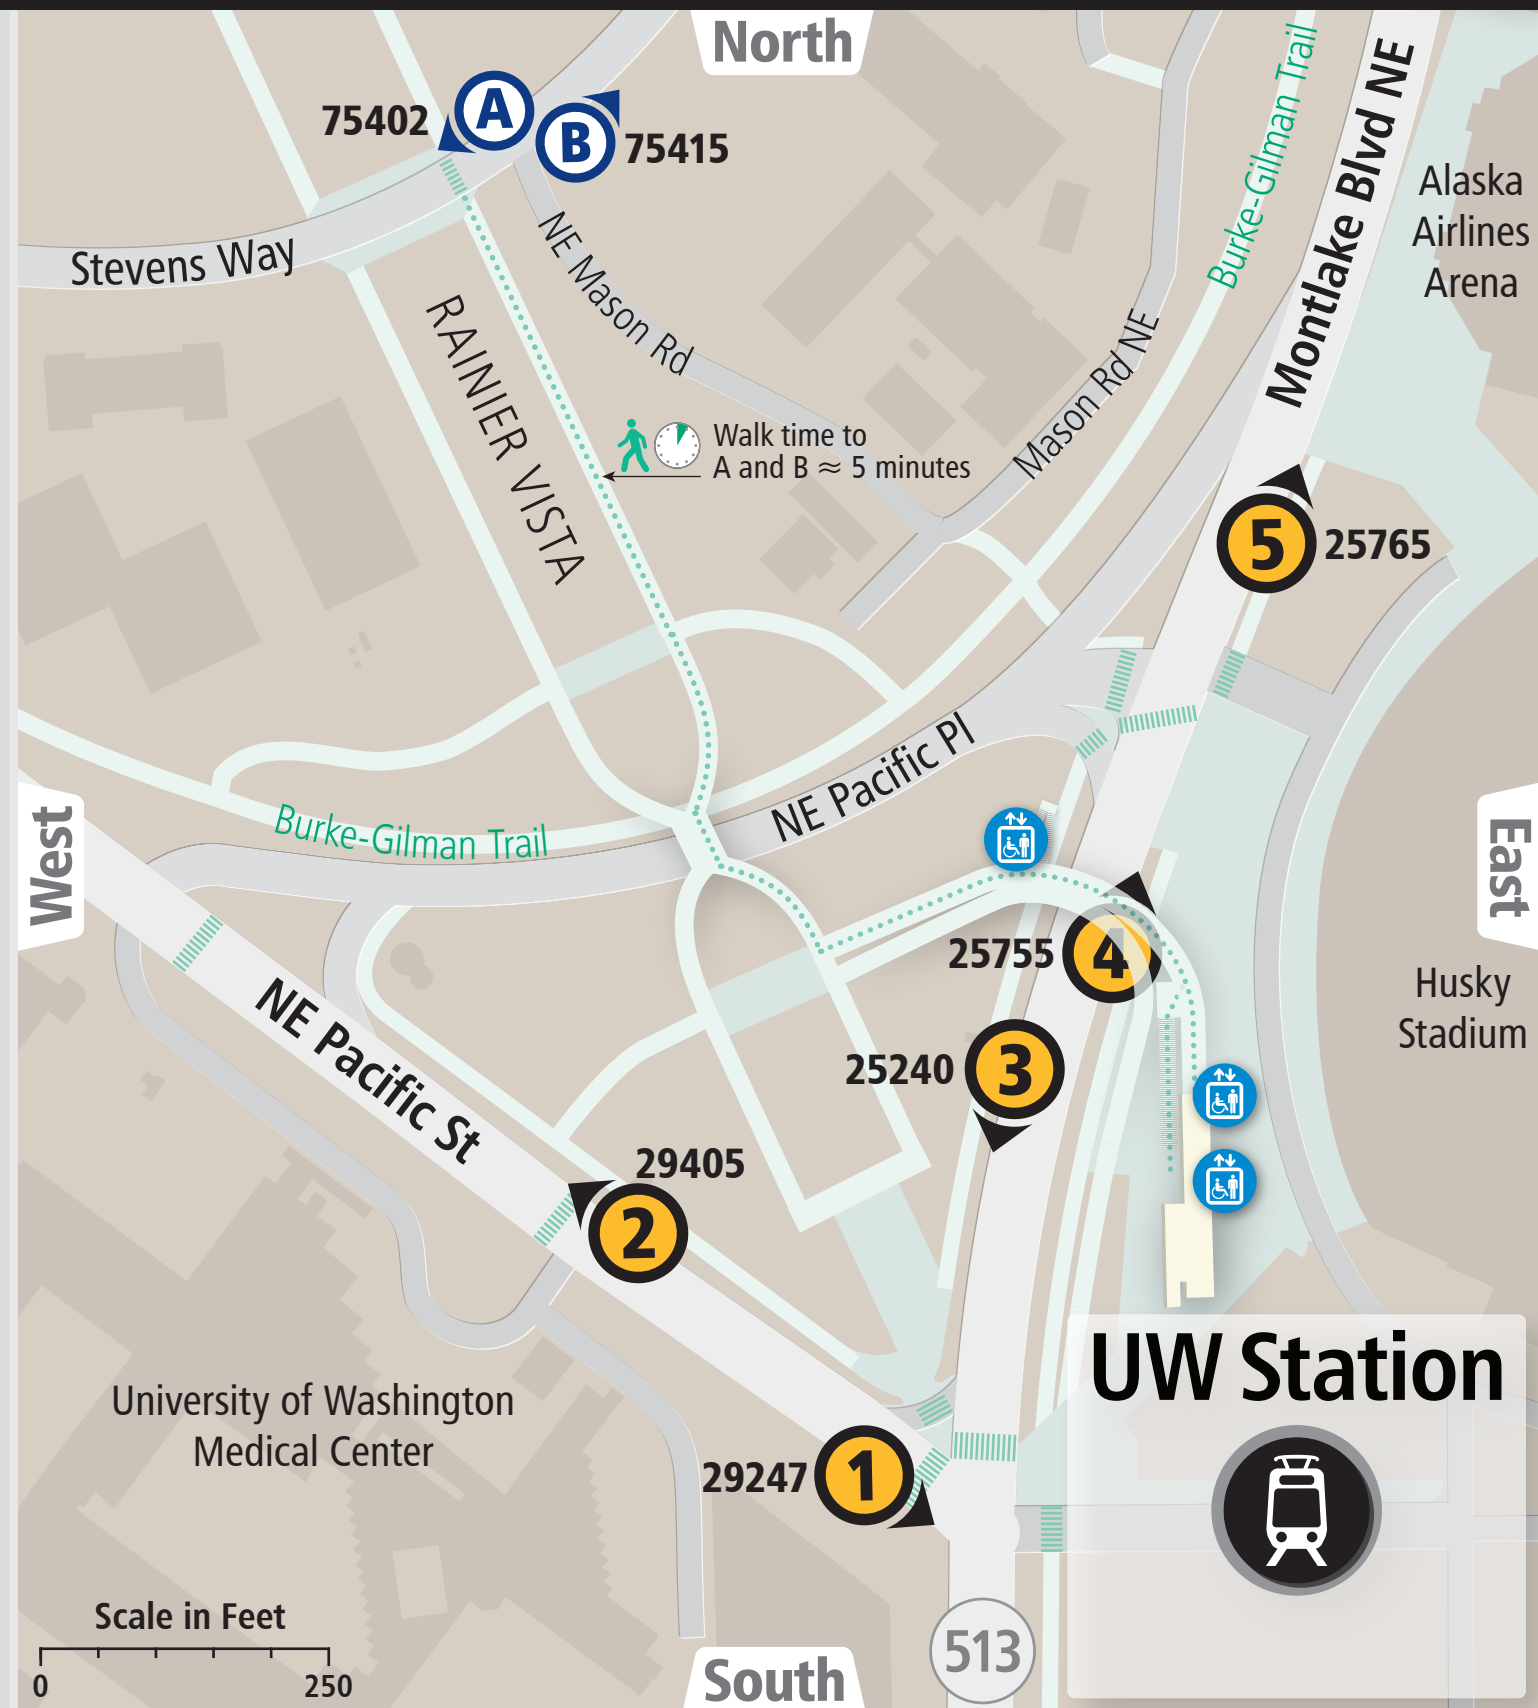

Buses from Here

King County METRO

University of Washington Station 1

1

Departures

BAY 1

- 43** Montlake, Capitol Hill, Downtown Seattle
- 48** Montlake, Capitol Hill, Central District, Mount Baker TC
- 271** Frequent service to Bellevue, Eastgate P&R
- 271** All-day service to Issaquah
- 542** Redmond
- 556** PM Issaquah
- 586** PM Federal Way TC, Tacoma

BAY 2

- 44** U District Station, Wallingford, Ballard
- 48** U District
- 73** U District, Roosevelt, Maple Leaf, Jackson Park
- 271** U District

BAY 3

- 44** U District Station, Wallingford, Ballard
- 73** U District, Roosevelt, Maple Leaf, Jackson Park
- 255** Kirkland, Juanita, Totem Lake TC

BAY 4

- 542** U District
- 556** PM U District
- 255** Campus Parkway

BAY 5

- 65** University Village, Seattle Children's Hospital, Wedgwood, Lake City, Jackson Park

Bays

Westbound on East Stevens Way NE at Rainier Vista (A)

- 45** U District, Roosevelt, Green Lake, Greenwood, Crown Hill, Loyal Heights
- 67** U District, Roosevelt, Maple Leaf, Northgate

Eastbound on East Stevens Way NE at Rainier Vista (B)

- 75** Seattle Children's Hospital, Sand Point, Lake City, Northgate
- 372** Lake City (daily); Kenmore, Bothell, UW Bothell (weekdays only)