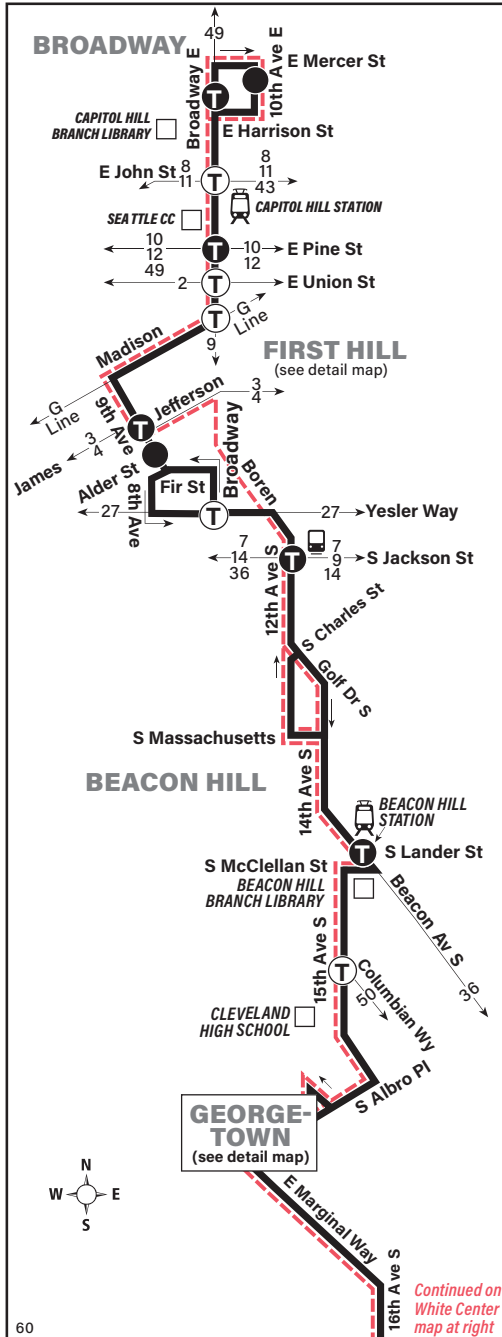

**September 14, 2024
thru March 28, 2025**
Del 14 de septiembre de 2024
al 28 de marzo de 2025

Westwood Village, White Center, Olson/Meyers P&R, Georgetown, Beacon Hill, First Hill, Broadway

MAP LEGEND LEYENDA DEL MAPA

‡ PM time
† Estimated time.

How to Read a Schedule

1. Locate the MONDAY thru FRIDAY, SATURDAY, or SUNDAY schedule block for the day of travel.
2. Timepoints are selected bus stops along the route that correspond to times listed under each location and to timepoint dots on the map. Timepoints are listed from the beginning of the route (on the left) to the end (on the right). If you are boarding at a stop between two timepoints, use the earlier time as a guide.
3. Bus stop number.
4. Read down the column to find the time your bus leaves the timepoint.
5. Read across the row to find the time your bus arrives at the next timepoint.
6. If there is a symbol (letter or character) after a time, look for the explanation below the schedule.
7. A dash in the column means the bus does not serve that timepoint.
8. Refer to the Special Service Information section for any changes in routing or other unique aspects of service on this route.

Route 1 Saturday 1 to Downtown Seattle

Servicio de sábado el centro de Seattle

Queen Anne Hill	Lower Queen Anne	Downtown Seattle	
10th Ave W & W Fulton St	Queen Anne Ave N & W Mercer St	3rd Ave & Cedar St	3rd Ave & Union
Stop #2010	Stop #2672	Stop #2226	Stop #
—	—	6:24	6:31
6:42	6:49	6:54	7:01
7:12	7:19	7:24†	7:31
7:42	7:49	7:54	8:01
8:12	8:19	8:24	8:31
8:42	8:49	8:54	9:01
9:12	9:19	9:24	9:31
9:41	9:48	9:53	10:01
10:11	10:18	10:23	10:31