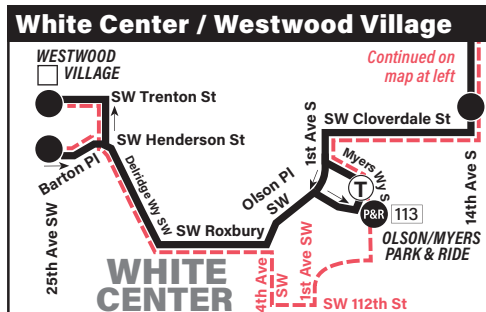

**September 14, 2024
thru March 28, 2025**
Del 14 de septiembre de 2024
al 28 de marzo de 2025

Westwood Village, White Center, Olson/Meyers P&R, Georgetown, Beacon Hill, First Hill, Broadway

MAP LEGEND LEYENDA DEL MAPA

- Makes all regular stops.**
Hace todas las paradas regulares.
- Snow route. Ruta de nieve.**
- TIME POINT / PUNTO DE TIEMPO:**
Street intersection from which departure times are shown on the schedules. *Intersección de la calle desde donde se muestran los horarios de salida.*
- TRANSFER POINT / PUNTO DE TRANSFERENCIA:** Route intersection for transferring to indicated route(s). *Intersección de ruta para la transferencia para indicar la ruta o rutas.*
- TIME POINT & TRANSFER POINT / TIEMPO Y PUNTO DE TRANSFERENCIA**
- Landmark. El punto de referencia.**
- 1 Line (Link) 1 Line (Link tren ligero)**
- Streetcar Tranvia**
- PARK & RIDE:** Free or pay parking area. *Zona de aparcamiento gratuito o de pago.*

Route 1 Saturday 1 to Downtown Seattle

Servicio de sábado el centro de Seattle

Queen Anne Hill	Lower Queen Anne	Downtown Seattle	
10th Ave W & W Fulton St	Queen Anne Ave N & W Mercer St	3rd Ave & Cedar St	3rd Ave & Union
Stop #2010	Stop #2672	Stop #2226	Stop #
—	—	6:24	6:31
6:42	6:49	6:54	7:01
7:12	7:19	7:24†	7:31
7:42	7:49	7:54	8:01
8:12	8:19	8:24	8:31
8:42	8:49	8:54	9:01
9:12	9:19	9:24	9:31
9:41	9:48	9:53	10:01
10:11	10:18	10:23	10:31

Bold PM time
† Estimated time.

ORCA Card

Use your ORCA card to travel on Metro, Community Transit, Everett Transit, Kitsap Transit, Pierce Transit, Sound Transit, Seattle Streetcar, King County Water Taxi, the Seattle Center Monorail and Washington State Ferries. The ORCA card can accommodate a cash purse and/or a monthly pass, and it automatically tracks the value of your fares and transfers.