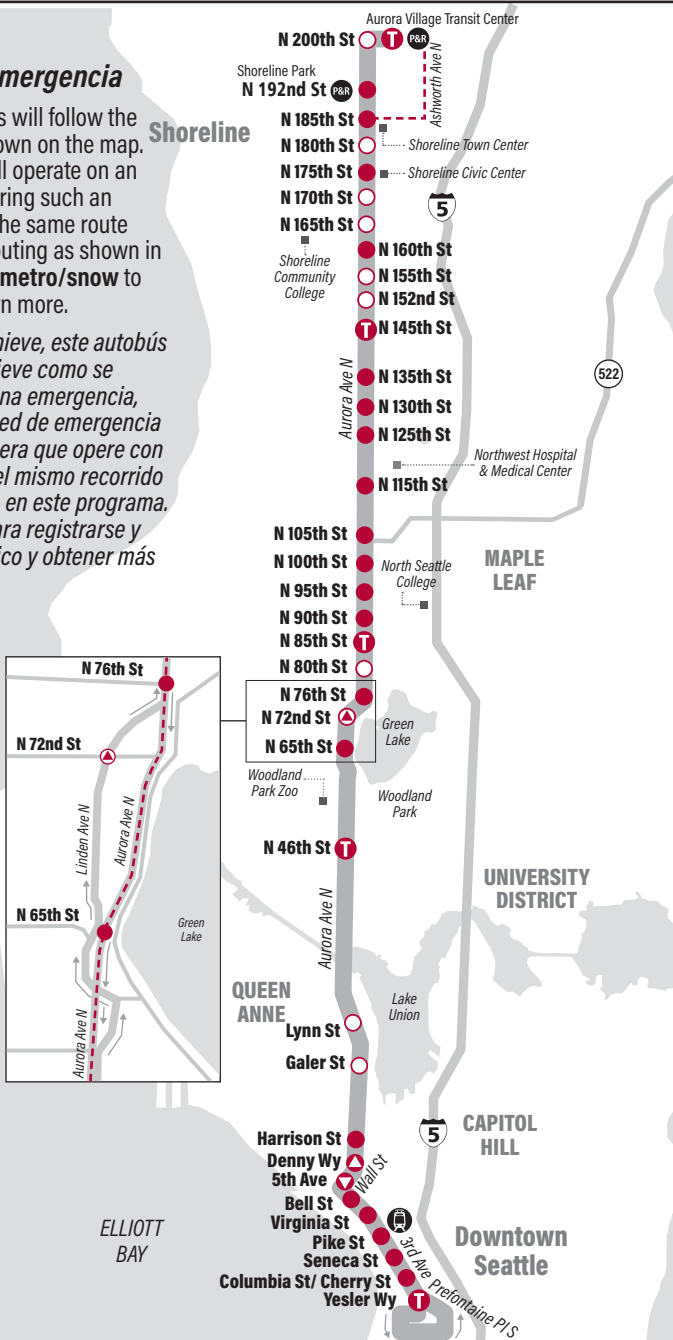

Snow/Emergency Service Servicio en caso de nieve o emergencia

During most snow conditions this bus will follow the special snow routing (if required) shown on the map. If Metro declares an emergency, it will operate on an **Emergency Snow Network** plan. During such an event, it is expected to operate with the same route number and follow the same snow routing as shown in this timetable. Visit kingcounty.gov/metro/snow to register for **Transit Alerts** and to learn more.

En la mayoría de las condiciones de nieve, este autobús seguirá la ruta especial en caso de nieve como se indica en el mapa. Si Metro declara una emergencia, operará de acuerdo con un plan de Red de emergencia en caso de nieve. En ese caso, se espera que opere con el mismo número de ruta y que siga el mismo recorrido para casos de nieve que se muestran en este programa. Visite kingcounty.gov/metro/snow para registrarse y recibir las alertas de transporte público y obtener más información.

KEY

- Station
- Stop
- Northbound Only Stop
- Southbound Only Station
- Time Point / Station Combined
- 1 Line (Link)
- Park & Ride
- Route deviation due to snow
- Landmark

↑
NORTH

What to Pay / Cuánto pagar	
Adult (19 and older) <i>Adultos (19 años y mayor)</i>	$2.75
Children and Youth (0-18 yrs) <i>Niños y jóvenes (0-18 años)</i>	FREE
ORCA LIFT Fare* / <i>Tarifa ORCA LIFT*</i>	$1.00
RRFP cardholders (registered seniors 65+, riders with disabilities, Medicare cardholders) <i>Titulares de Regional Reduced Fare Permit (RRFP, Tarjeta Regional de Descuento), (adultos mayores de 65 años registrados, pasajeros con discapacidades, titulares de tarjetas de Medicare)</i>	$1.00

*Income Qualified / *Ingresos que reúnan los requisitos

This route has improved service thanks to Seattle voters. Seattle Department of Transportation