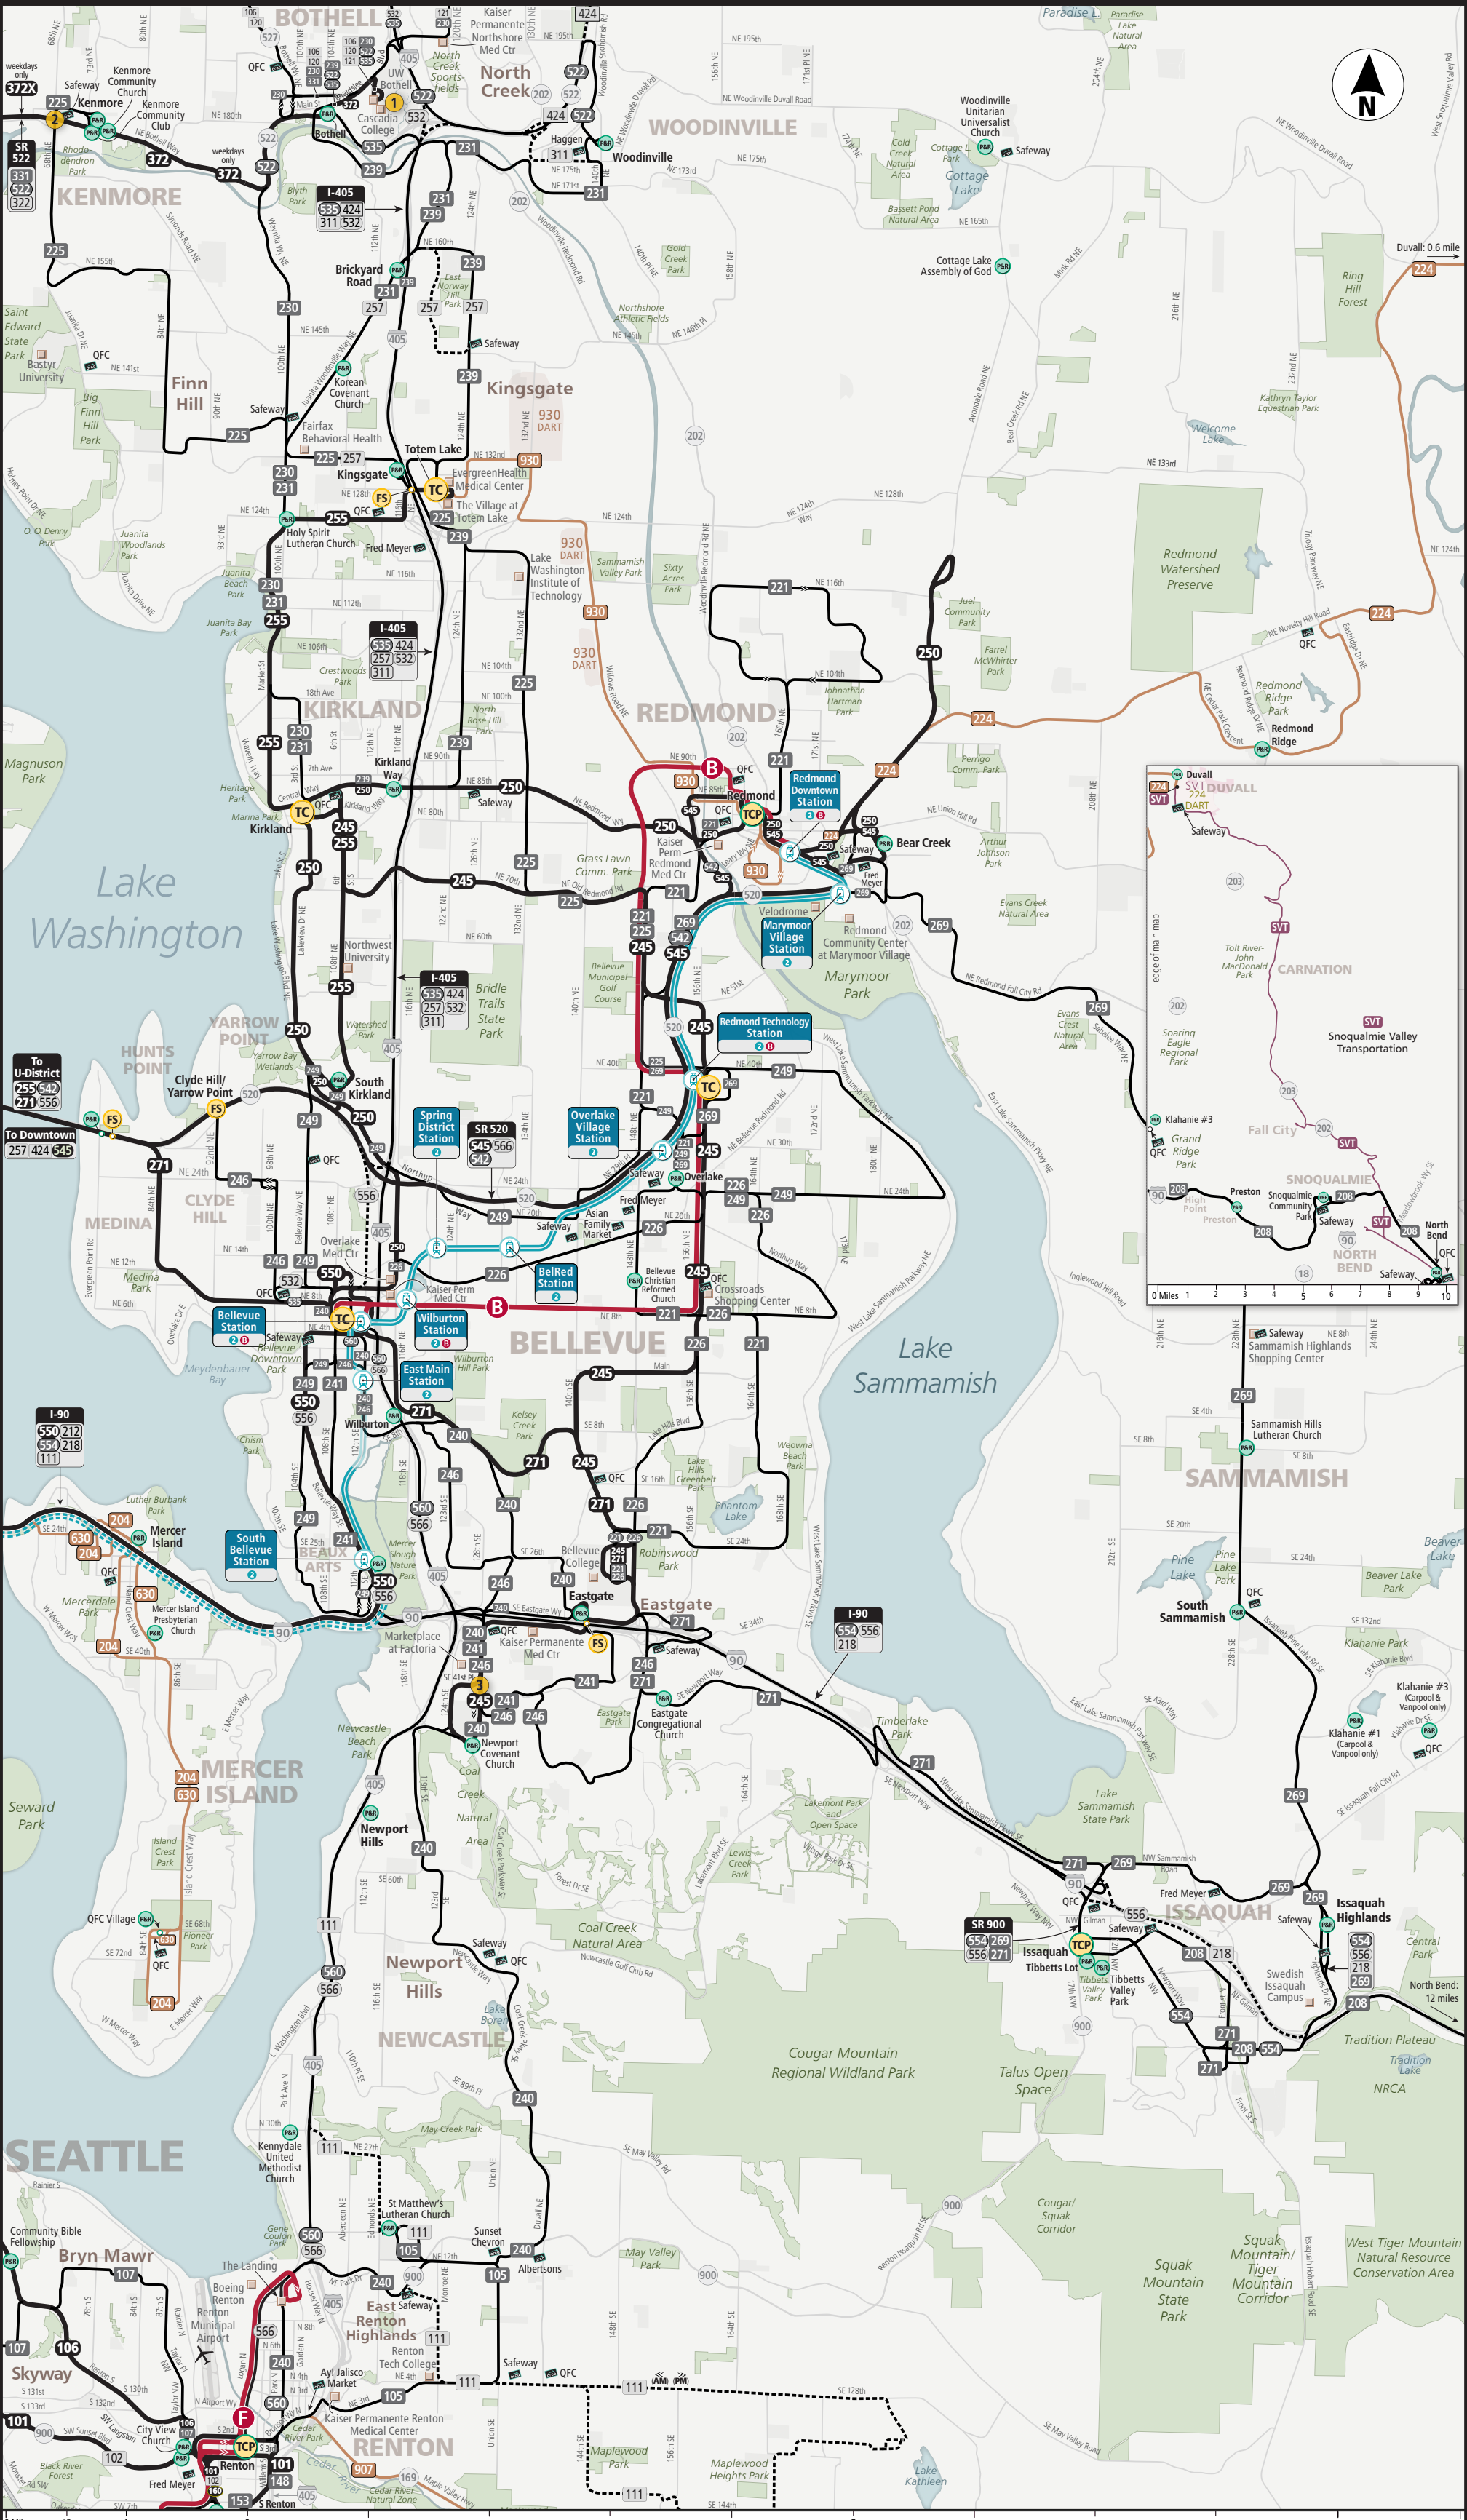

King County METRO Metro Transit System: Northeast Area

<h3>Bus Routes and Facilities</h3> <ul style="list-style-type: none"> B RapidRide line 255 frequent all-day route: every 15 minutes or less M-F, 6am-7pm* 240 all-day route 111 peak-only route 906 Dial-A-Ride Transit <h3>Other Transit Services and Facilities</h3> <ul style="list-style-type: none"> M Link light rail and station: 2 Line Link light rail: 2 Line, Under Construction <h3>Selected Base Map Features</h3> <ul style="list-style-type: none"> 5 520 interstate / state highway routes MEDINA city Admiral neighborhood ■ landmark <h3>Agencies</h3> <ul style="list-style-type: none"> ○ Metro Transit (King County) ○ Sound Transit (regional express routes) ○ Community Transit (Snohomish County) <h3>Transit centers</h3> <ul style="list-style-type: none"> TC TCP no parking with park & ride P park & rides FS freeway station 1 major transfer point 👤 ORCA pass vendors 	<h3>Transit Service at Major Park & Rides and Other Transfer Points</h3> <p>Schedules vary—see timetables ST = Sound Transit, CT = Community Transit</p> <ul style="list-style-type: none"> Bear Creek Park & Ride 250 (limited trips, see schedule), 269, 982 ST 545 Bothell Park & Ride 372X ST 522, 535 Brickyard Road Park & Ride 231, 239, 257, 311 Eastgate Park & Ride and Freeway Station 212, 218, 221, 226, 240, 241, 245, 246, 271, 989 ST 554, 556 Evergreen Point Park & Ride and Freeway Station 255, 257, 311, 986 ST 542, 545, 556 Evergreen Point only: CT 424 Clyde Hill/Yarrow Point Freeway Station 246, 986 ST 542, 545, 556 Issaquah Highlands Park & Ride 218, 269 ST 554, 556 Issaquah Transit Center and Park & Ride 208, 269, 271 (limited trips, see schedule) ST 554, 556 Kenmore Park & Ride 225, 322, 331, 372X ST 522 Kingsgate Park & Ride / FS Totem Lake Freeway Stn 225, 257, 311, 930 ST 532, 535 CT 424 Mercer Island Park & Ride 204, 630, 981, 989 ST 550, 554 Newport Hills Park & Ride 111, 887 ST 560 Overlake Park & Ride 2 249, 269, 895 (morning only) Redmond Transit Center and Park & Ride B Line, 221, 224, 250, 930 ST 542, 545 Renton Transit Center and Park & Ride F Line, 101, 105, 106, 107, 148, 153, 160, 240, 907 ST 560, 556, 566 South Bellevue Park & Ride 2 241, 249, 981 ST 550, 555, 556 South Kirkland Park & Ride 249, 250, 255, 981, 986 South Renton Park & Ride 101, 102, 148, 153, 160 South Sammamish Park & Ride 269 ST 554 (limited trips, see schedule) Woodinville Park & Ride 231, 311 ST 522 TC Bellevue Transit Center 2 226, 240, 241, 246, 249, 250, 271, 981 ST 532, 535, 550, 560, 566 TC Kirkland Transit Center 230, 231, 239, 245, 250, 255, 893 TC Redmond Technology Station 2 225, 245, 249, 895 ST 566 TC Totem Lake Transit Center 225, 239, 255, 893, 930 1 UW Bothell, Cascadia College 230, 239, 372X ST 522, 535 CT 106, 120, 121 2 Kenmore (NE Bothell Way and 68th Ave NE) 331, 372X ST 522 3 Factoria (Factoria Blvd SE and SE 41st Pl) 240, 241, 245, 246, 823, 824, 886, 887
--	---