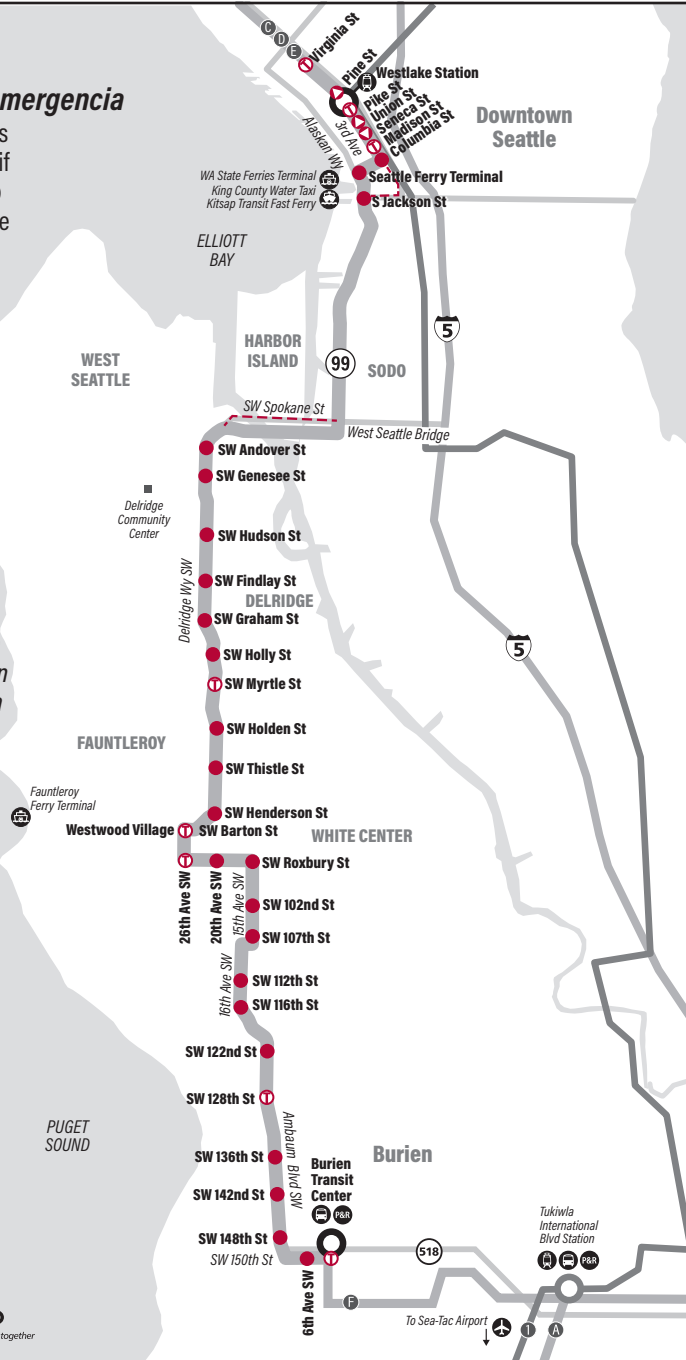

Burien Transit Center, White Center, Westwood Village, Delridge, Seattle Ferry Terminal, Westlake Station, Downtown Seattle

Snow/Emergency Service Servicio en caso de nieve o emergencia

During most snow conditions this bus will follow the special snow routing (if required) shown on the map. If Metro declares an emergency, it will operate on an **Emergency Snow Network** plan. During such an event, it is expected to operate with the same route number and follow the same snow routing as shown in this timetable. Visit kingcounty.gov/metro/snow to register for **Transit Alerts** and to learn more.

En la mayoría de las condiciones de nieve, este autobús seguirá la ruta especial en caso de nieve como se indica en el mapa. Si Metro declara una emergencia, operará de acuerdo con un plan de Red de emergencia en caso de nieve. En ese caso, se espera que opere con el mismo número de ruta y que siga el mismo recorrido para casos de nieve que se muestran en este programa. Visite kingcounty.gov/metro/snow para registrarse y recibir las alertas de transporte público y obtener más información.

KEY

- All Stops
- ▲ Northbound Only Stop
- ▼ Southbound Only Stop
- ⊕ Time Point / Stop Combined
- Transfer Station
- Buses
- 1 Line (Link)
- WA State Ferries
- King County Water Taxi & Kitsap Transit Fast Ferry
- Airport
- Park and Ride
- --- Snow Route
- Landmark

↑ NORTH

What to Pay / Cuánto pagar

Adult (19 and older) <i>Adultos (19 años y mayor)</i>	$2.75
Children and Youth (0-18 yrs) <i>Niños y jóvenes (0-18 años)</i>	FREE
ORCA LIFT Fare* / Tarifa ORCA LIFT*	$1.00
RRFP cardholders (registered seniors 65+, riders with disabilities, Medicare cardholders) <i>Titulares de Regional Reduced Fare Permit (RRFP, Tarjeta Regional de Descuento)</i>, (adultos mayores de 65 años registrados, pasajeros con discapacidades, titulares de tarjetas de Medicare)	$1.00

*Income Qualified / *Ingresos que reúnan los requisitos

This route has improved service thanks to Seattle Seattle Department of Transportation voters.

REVISED 12/04/24 Updated Snow Information